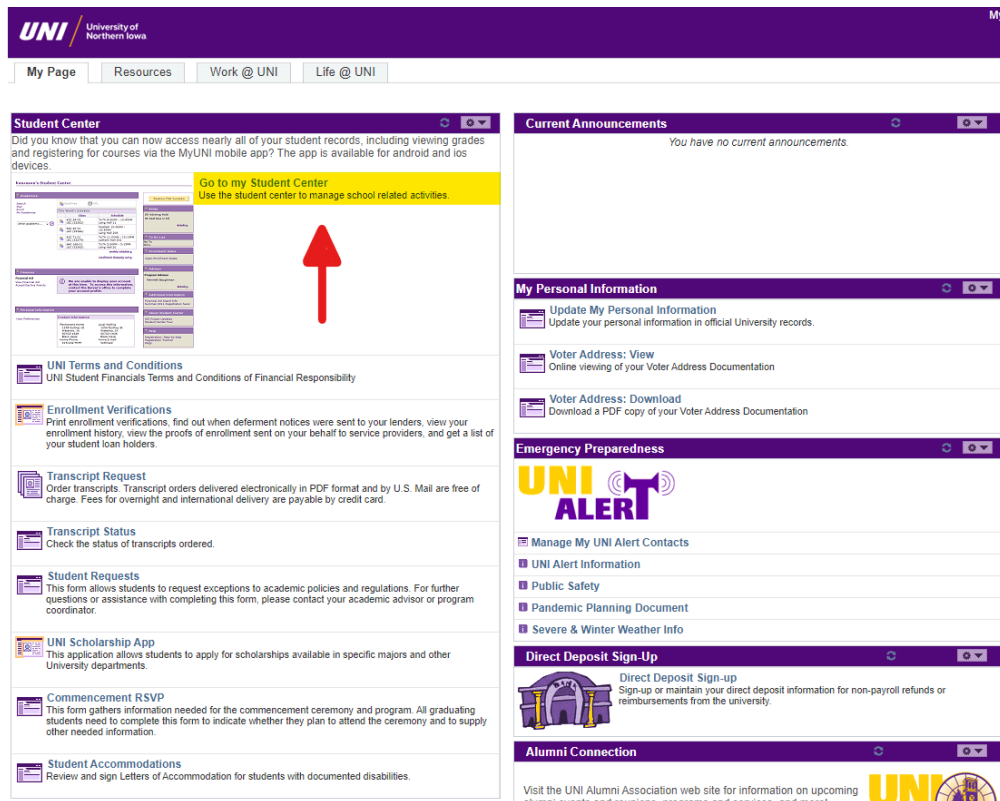

Viewing holds that may be on your student account

Step 1: Go to myuniverse.uni.edu and use your username and passphrase to log in.

Step 2: Click the link, "Go to my Student Center."

Step 3: View your holds on the right side of your Student Center.

UNI University of Northern Iowa

Student Center

's Student Center

Academics

Search
Plan
Enroll
My Academics

other academic...

Deadlines URL

Class	Delivery Mode	Schedule