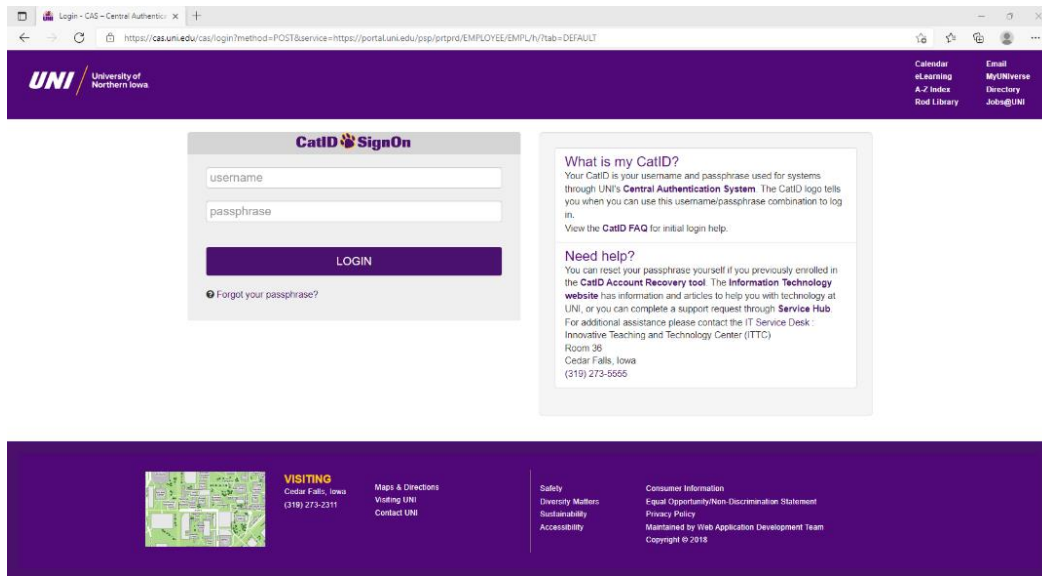

Viewing holds that may be on your student account

Step 1: Go to myuniverse.uni.edu and use your username and passphrase to log in.

Step 2: Click the link, "Go to my Student Center."

Step 3: View your holds on the right side of your Student Center.

UNI University of Northern Iowa

Student Center

's Student Center

Academics

Search
Plan
Enroll
My Academics

other academic...

Deadlines URL

Class	Delivery Mode	Schedule